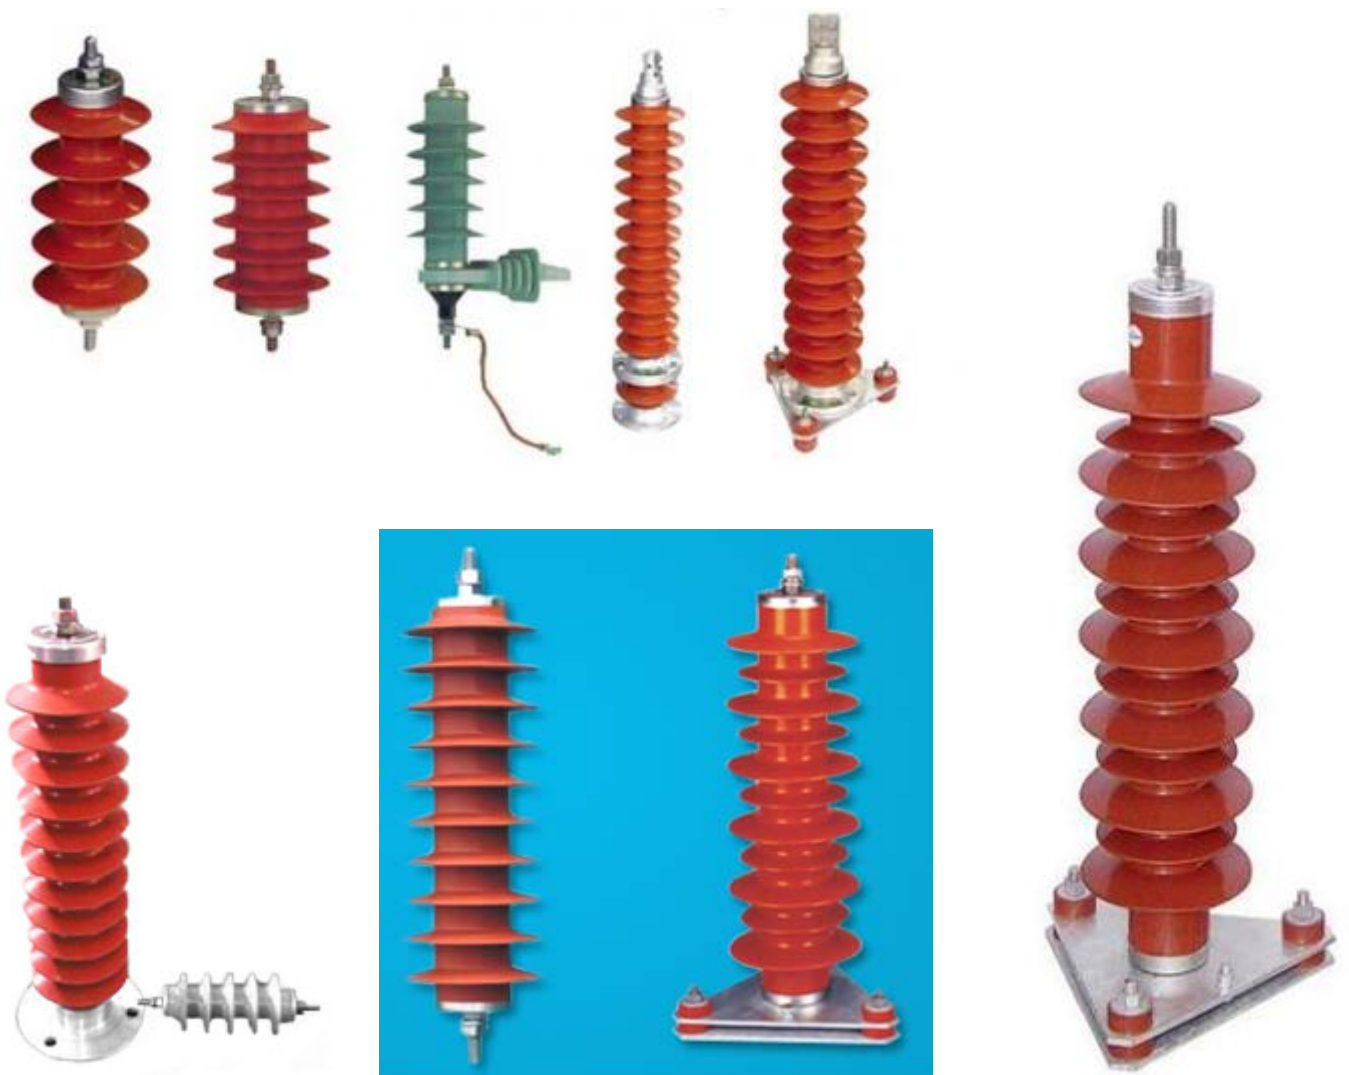

COMPOSITE INSULATOR

Metal Oxide Surge Arrester Polymeric Housed without Spark Gaps for AC system:

Metal oxide surge arrester for A.C.systems are protective electrical apparatus which can protect electrical equipment from over voltage for A.C.distribution systems indoor and outdoor.The surge arrester maintain the protective characteristics of metal oxide surge arrester and improve operating reliability.